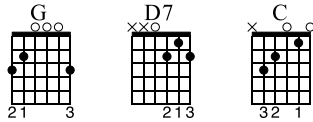

Rakes of Mallow

Trad

Standard tuning

♩ = 110

Gt

mf

1

G D7 G

TAB

4

C D7 G G D7

TAB

7

G C D7 G G D7

TAB

10

Detailed description: The image shows a musical score for guitar. The top staff is a treble clef staff with a key signature of one sharp (F#). It contains a melodic line starting at measure 16, marked with the number '16'. The melody consists of eighth notes: F#4, G4, A4, B4, A4, G4, F#4, E4, D4, C4. Above the staff, the chords C, D7, and G are indicated. The bottom staff is a tablature staff with three lines labeled T, A, and B. The fret numbers are: 3-2, 5-3-2-3-5, 3-2, and 3-3.